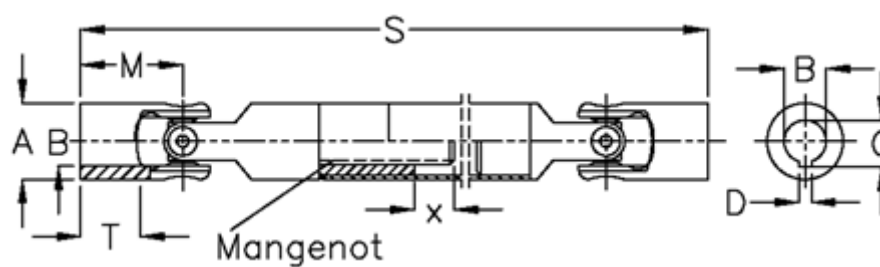

Article number: 076401033

Description: Slip shaft 0.640.103.003 needle bearing
S=371 X=110 Bore 25H7 w/keyway

Measures

A	= 40	T = 32
B H7	= 25	x = 110
C	= 28.3	
D	= 8	
Longitudinal ribs	= 6x21x25	
M	= 54	
MD max N m	= 80	
s	= 371	